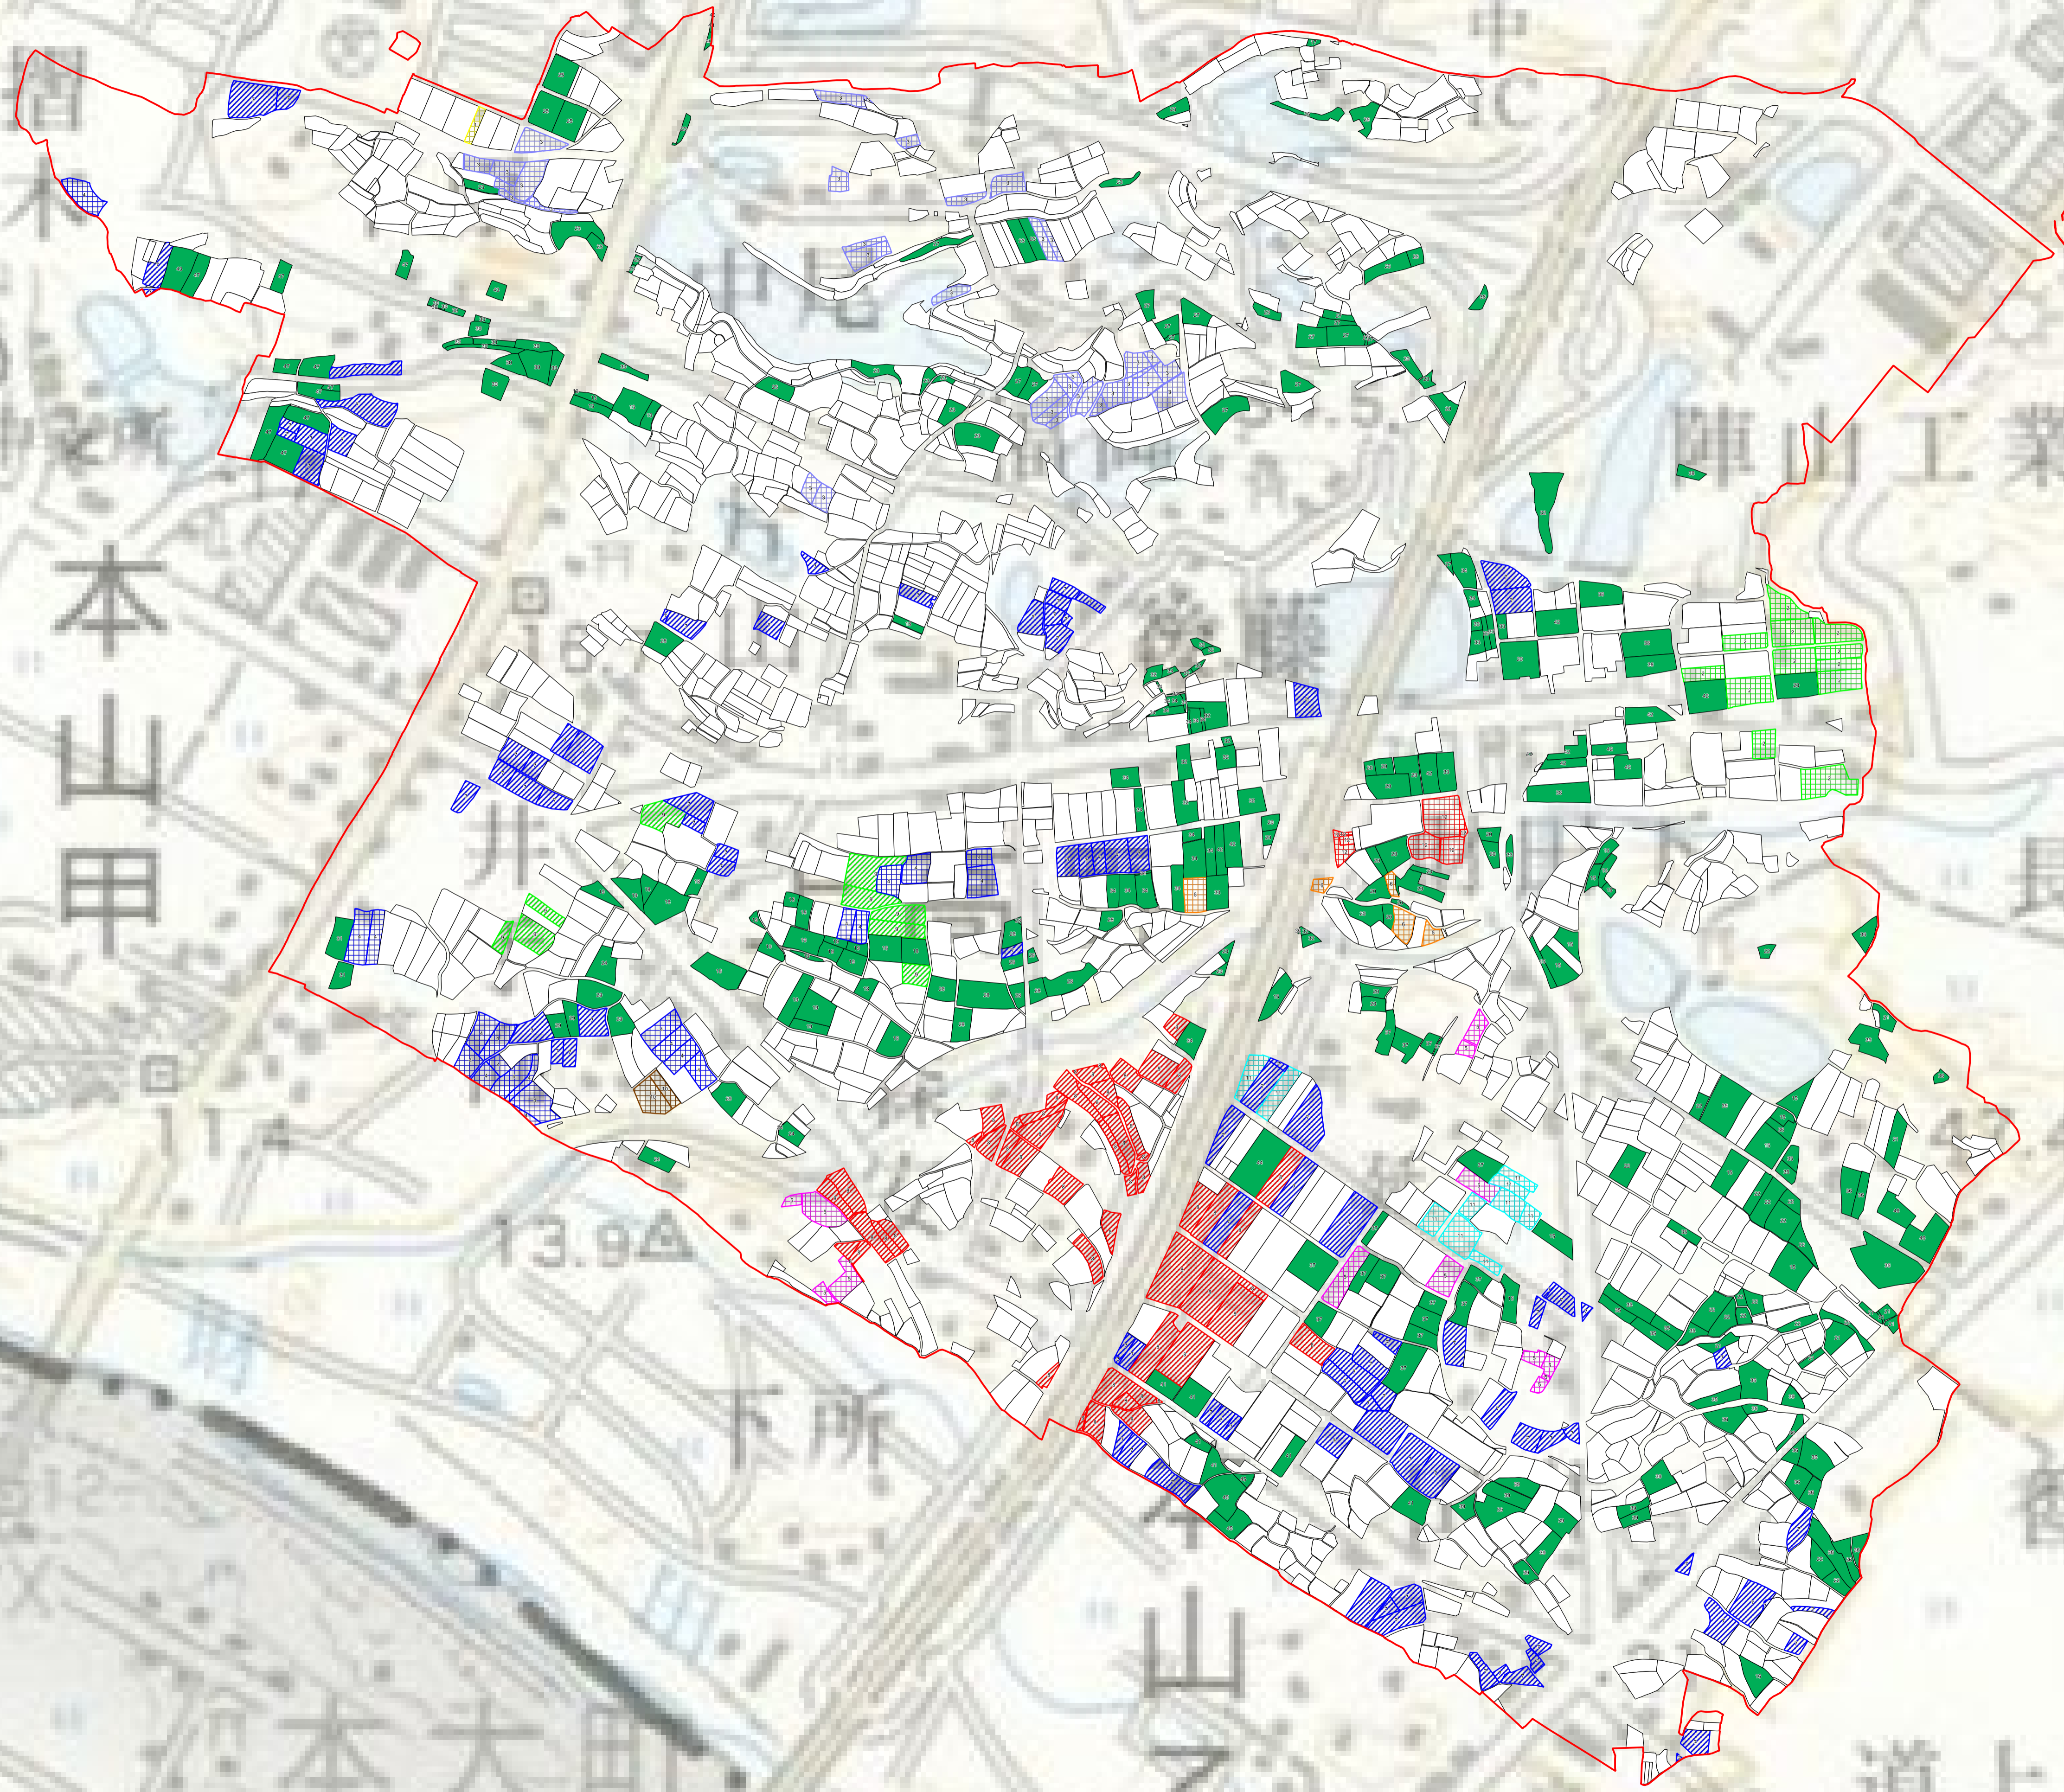

上高野地区

凡例	
認定農業者、新規就農者1	[Red diagonal lines]
認定農業者、新規就農者2	[Blue diagonal lines]
認定農業者、新規就農者3	[Green diagonal lines]
認定農業者、新規就農者4	[Yellow diagonal lines]
認定農業者、新規就農者5	[Brown diagonal lines]
認定農業者、新規就農者6	[Cyan diagonal lines]
認定農業者、新規就農者7	[Orange diagonal lines]
認定農業者、新規就農者8	[Purple diagonal lines]
認定農業者、新規就農者9	[Pink diagonal lines]
認定農業者、新規就農者10	[Red horizontal lines]
認定農業者、新規就農者11	[Blue horizontal lines]
認定農業者、新規就農者12	[Green horizontal lines]
利用者	[Solid green]
今後検討	[White]