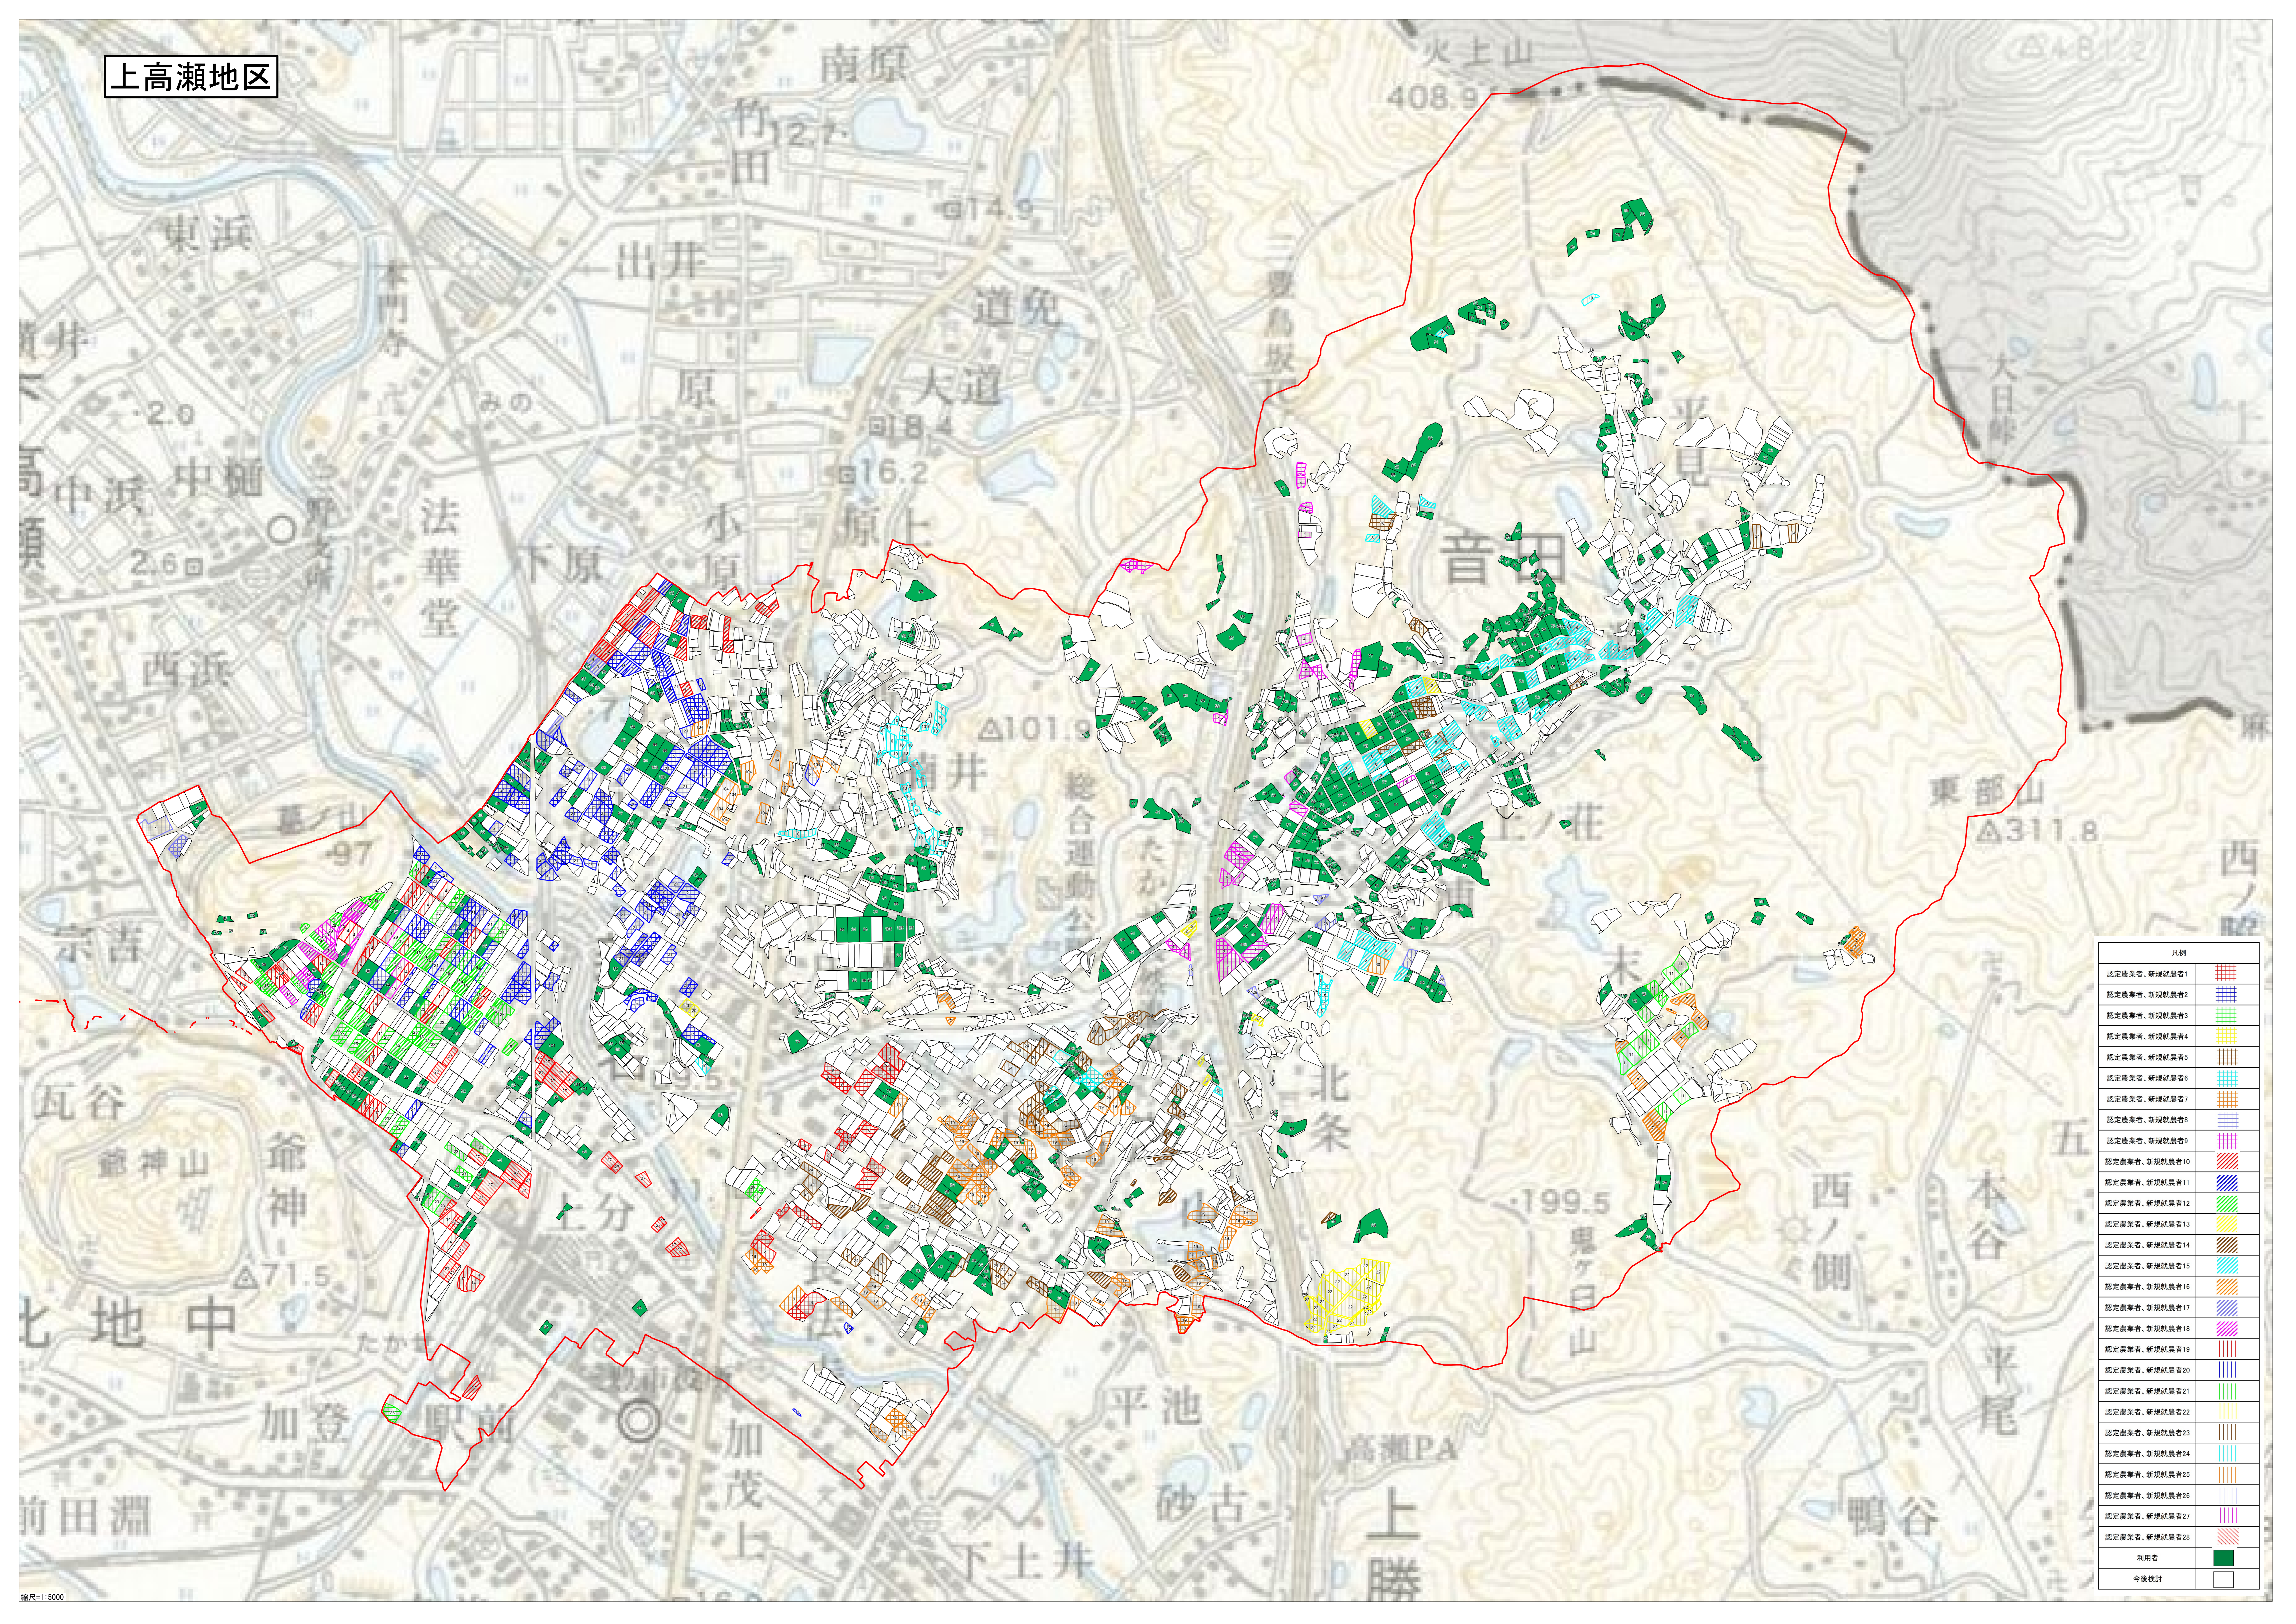

上高瀬地区

凡例	
認定農業者、新規就農者1	[Red diagonal lines]
認定農業者、新規就農者2	[Blue diagonal lines]
認定農業者、新規就農者3	[Green diagonal lines]
認定農業者、新規就農者4	[Yellow diagonal lines]
認定農業者、新規就農者5	[Orange diagonal lines]
認定農業者、新規就農者6	[Cyan diagonal lines]
認定農業者、新規就農者7	[Purple diagonal lines]
認定農業者、新規就農者8	[Light blue diagonal lines]
認定農業者、新規就農者9	[Pink diagonal lines]
認定農業者、新規就農者10	[Light green diagonal lines]
認定農業者、新規就農者11	[Light purple diagonal lines]
認定農業者、新規就農者12	[Light yellow diagonal lines]
認定農業者、新規就農者13	[Light orange diagonal lines]
認定農業者、新規就農者14	[Light cyan diagonal lines]
認定農業者、新規就農者15	[Light purple diagonal lines]
認定農業者、新規就農者16	[Light green diagonal lines]
認定農業者、新規就農者17	[Light blue diagonal lines]
認定農業者、新規就農者18	[Light yellow diagonal lines]
認定農業者、新規就農者19	[Light orange diagonal lines]
認定農業者、新規就農者20	[Light cyan diagonal lines]
認定農業者、新規就農者21	[Light purple diagonal lines]
認定農業者、新規就農者22	[Light green diagonal lines]
認定農業者、新規就農者23	[Light blue diagonal lines]
認定農業者、新規就農者24	[Light yellow diagonal lines]
認定農業者、新規就農者25	[Light orange diagonal lines]
認定農業者、新規就農者26	[Light cyan diagonal lines]
認定農業者、新規就農者27	[Light purple diagonal lines]
認定農業者、新規就農者28	[Light green diagonal lines]
利用者	[Solid green]
今後検討	[White]