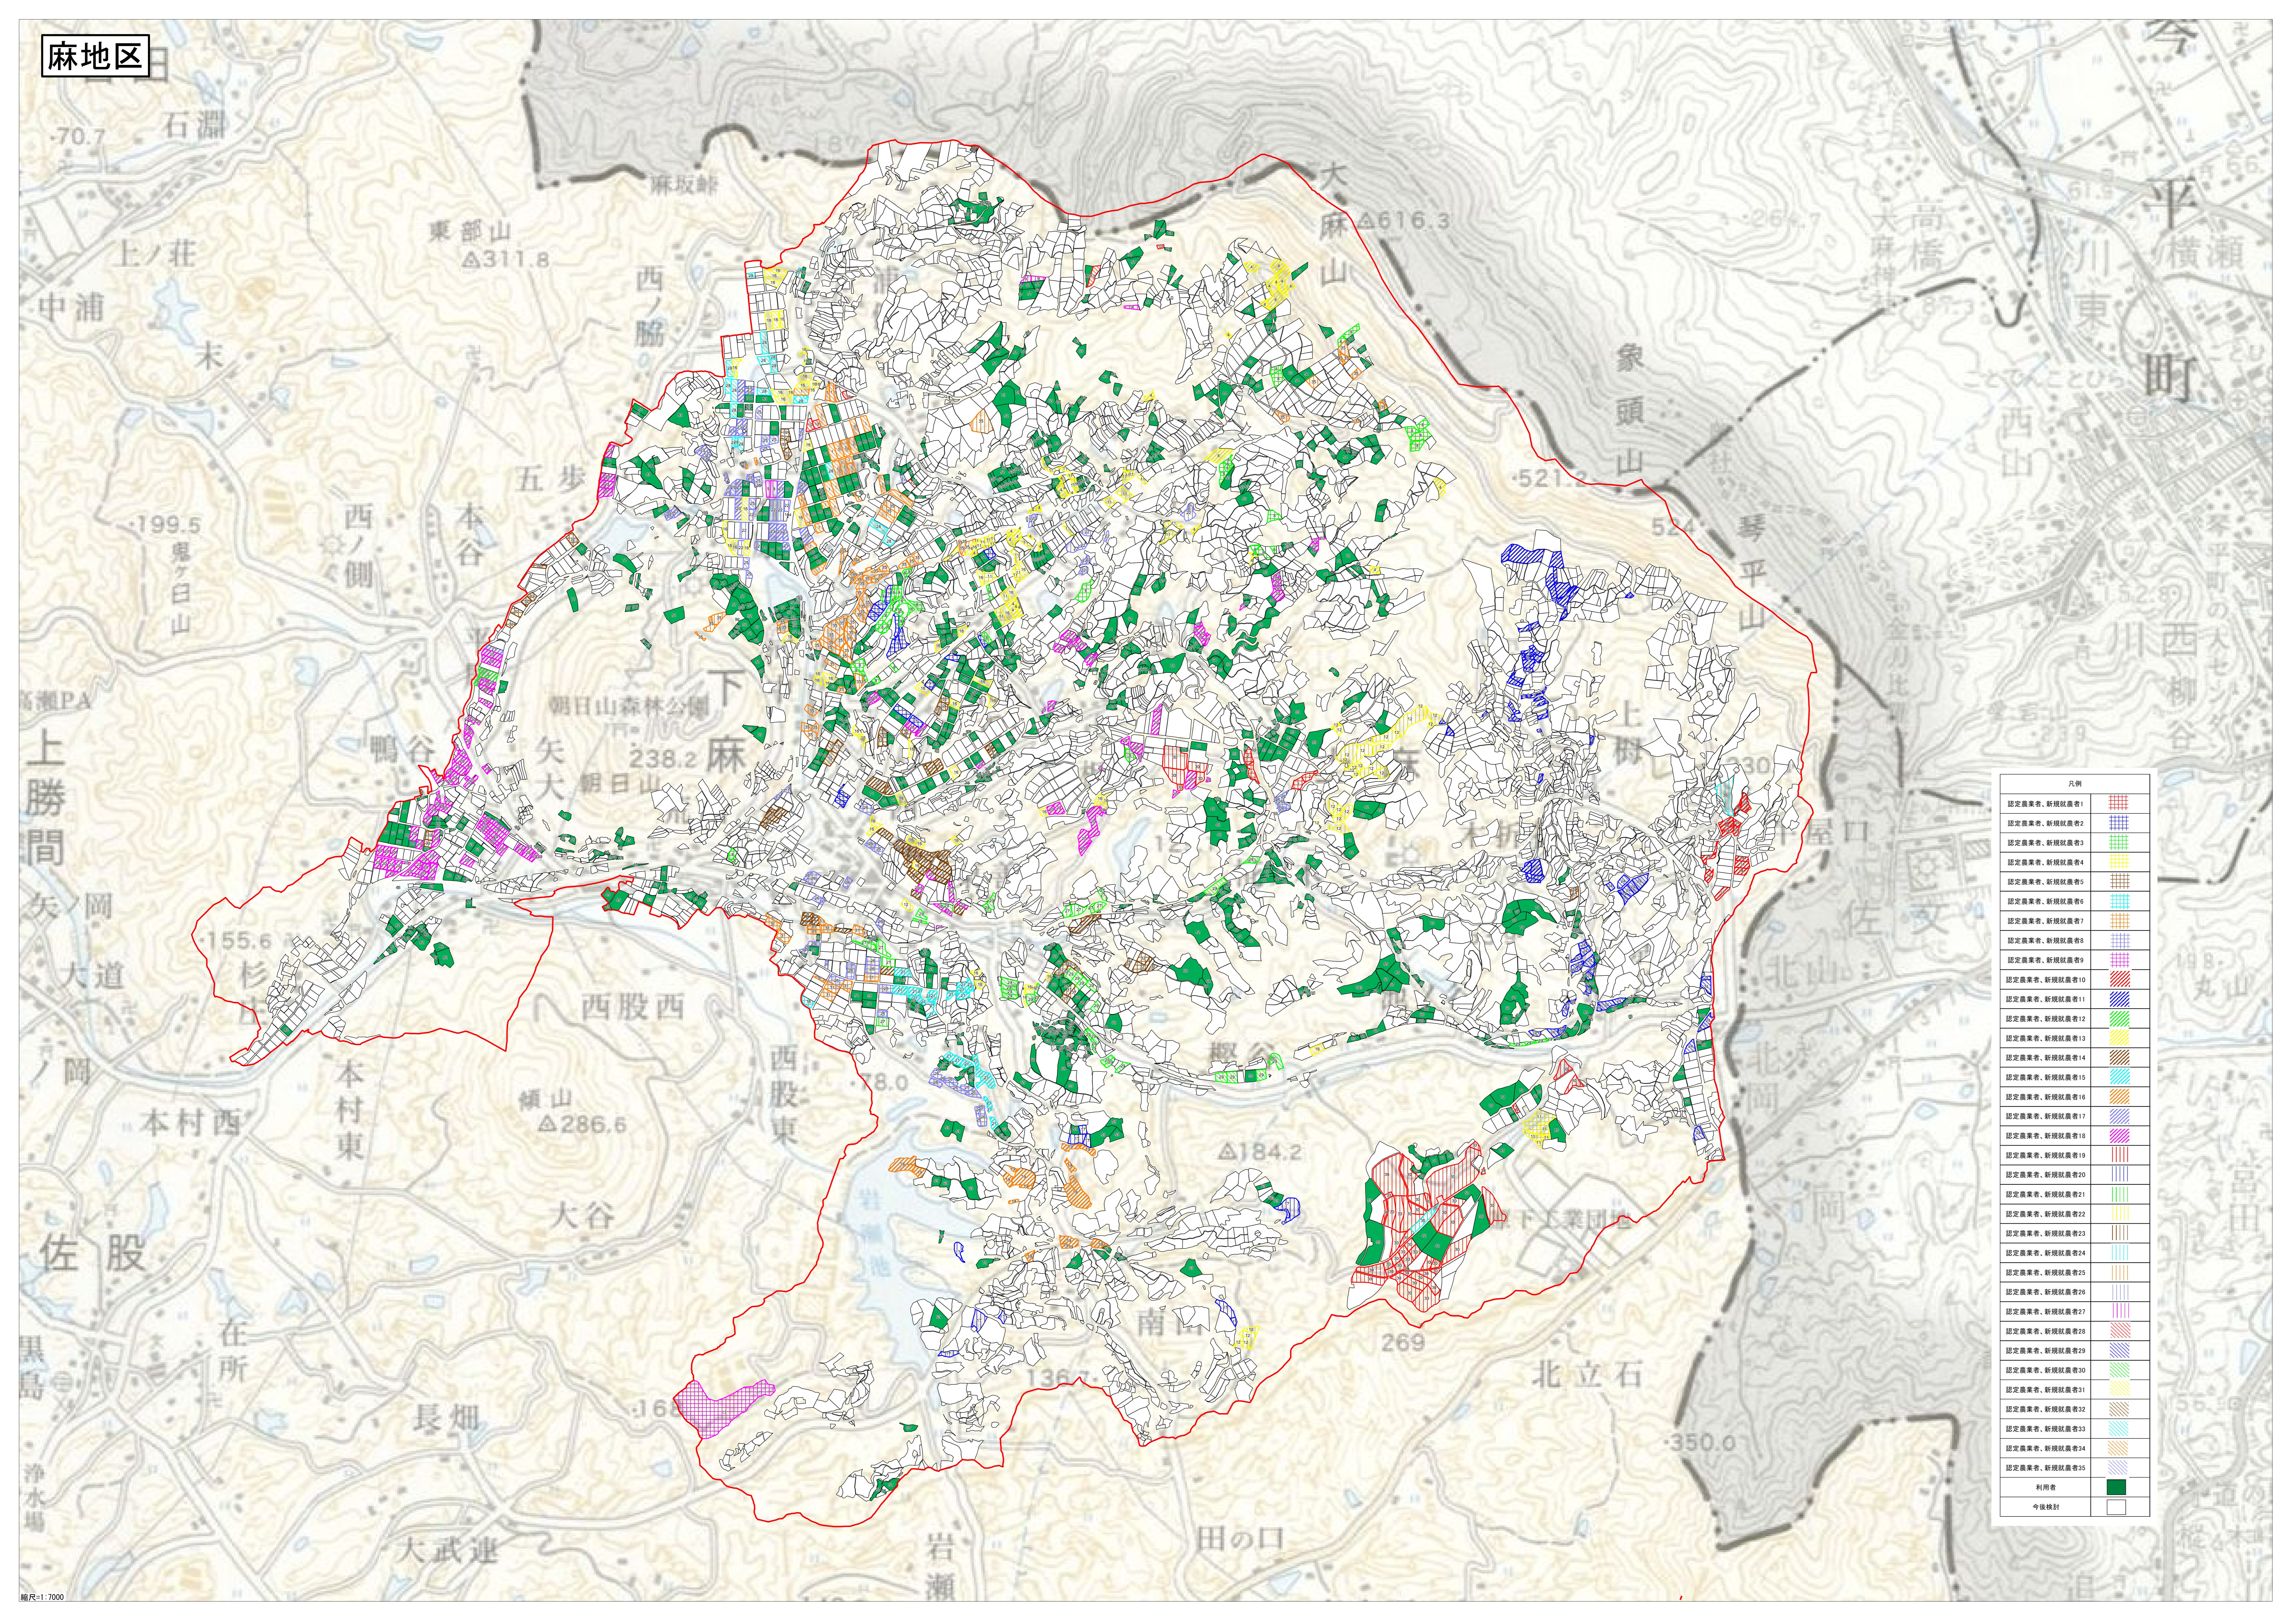

麻地区

凡例	
認定農業者、新規就農者1	[Red diagonal lines]
認定農業者、新規就農者2	[Blue diagonal lines]
認定農業者、新規就農者3	[Green diagonal lines]
認定農業者、新規就農者4	[Yellow diagonal lines]
認定農業者、新規就農者5	[Orange diagonal lines]
認定農業者、新規就農者6	[Light blue diagonal lines]
認定農業者、新規就農者7	[Light green diagonal lines]
認定農業者、新規就農者8	[Light yellow diagonal lines]
認定農業者、新規就農者9	[Light orange diagonal lines]
認定農業者、新規就農者10	[Light purple diagonal lines]
認定農業者、新規就農者11	[Light blue diagonal lines]
認定農業者、新規就農者12	[Light green diagonal lines]
認定農業者、新規就農者13	[Light yellow diagonal lines]
認定農業者、新規就農者14	[Light orange diagonal lines]
認定農業者、新規就農者15	[Light purple diagonal lines]
認定農業者、新規就農者16	[Light blue diagonal lines]
認定農業者、新規就農者17	[Light green diagonal lines]
認定農業者、新規就農者18	[Light yellow diagonal lines]
認定農業者、新規就農者19	[Light orange diagonal lines]
認定農業者、新規就農者20	[Light purple diagonal lines]
認定農業者、新規就農者21	[Light blue diagonal lines]
認定農業者、新規就農者22	[Light green diagonal lines]
認定農業者、新規就農者23	[Light yellow diagonal lines]
認定農業者、新規就農者24	[Light orange diagonal lines]
認定農業者、新規就農者25	[Light purple diagonal lines]
認定農業者、新規就農者26	[Light blue diagonal lines]
認定農業者、新規就農者27	[Light green diagonal lines]
認定農業者、新規就農者28	[Light yellow diagonal lines]
認定農業者、新規就農者29	[Light orange diagonal lines]
認定農業者、新規就農者30	[Light purple diagonal lines]
認定農業者、新規就農者31	[Light blue diagonal lines]
認定農業者、新規就農者32	[Light green diagonal lines]
認定農業者、新規就農者33	[Light yellow diagonal lines]
認定農業者、新規就農者34	[Light orange diagonal lines]
認定農業者、新規就農者35	[Light purple diagonal lines]
利用者	[Solid green]
今後検討	[White]