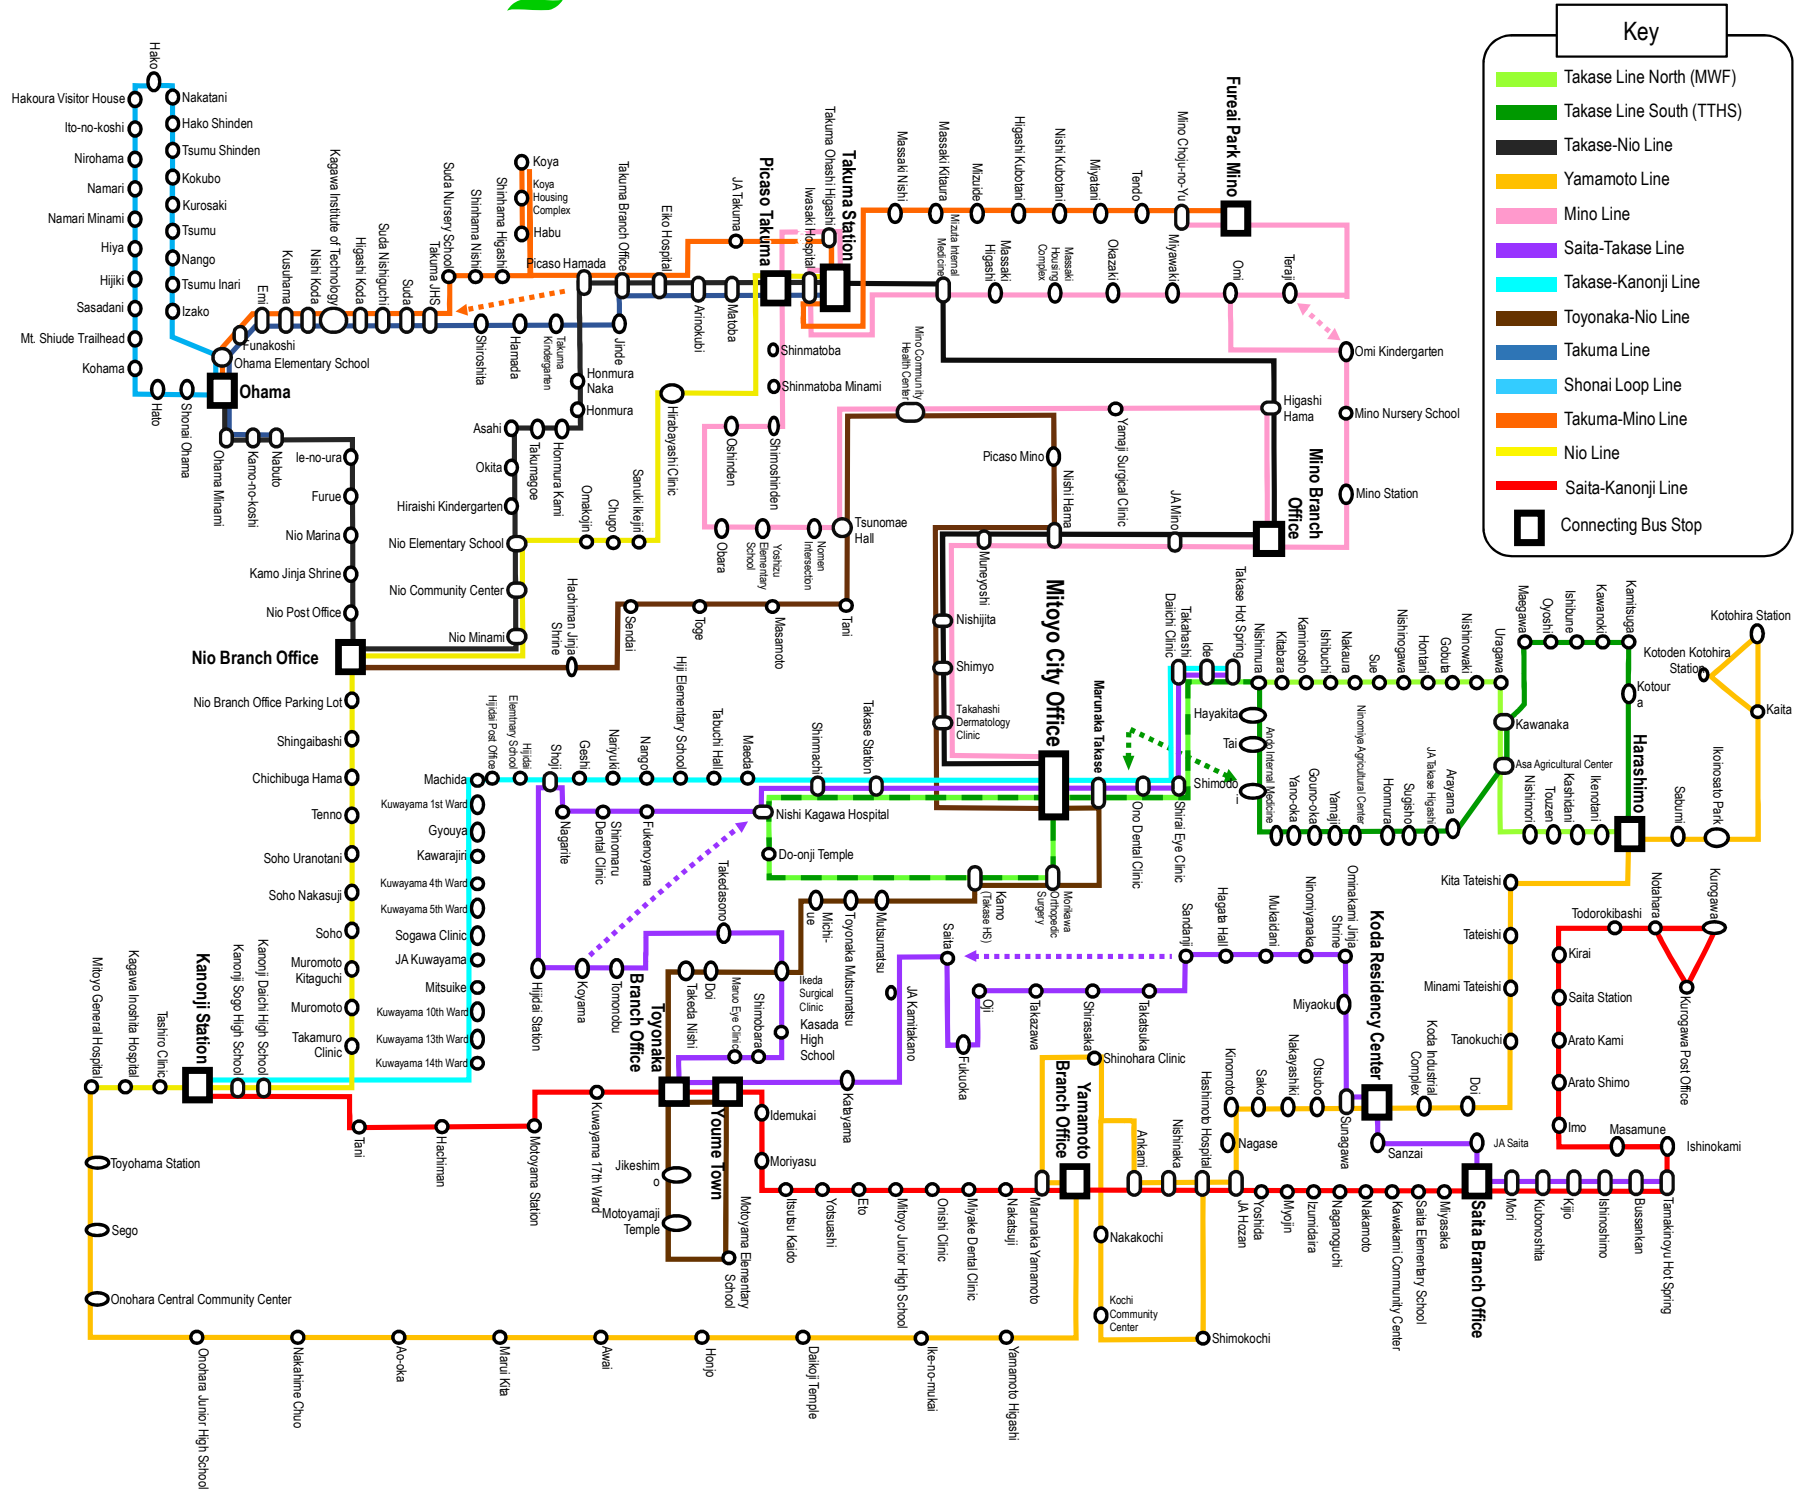

Mitoyo Community Bus Route Map

Key

- Takase Line North (MWF)
- Takase Line South (TTHS)
- Takase-Nio Line
- Yamamoto Line
- Mino Line
- Saita-Takase Line
- Takase-Kanonji Line
- Toyonaka-Nio Line
- Takuma Line
- Shonai Loop Line
- Takuma-Mino Line
- Nio Line
- Saita-Kanonji Line
- Connecting Bus Stop